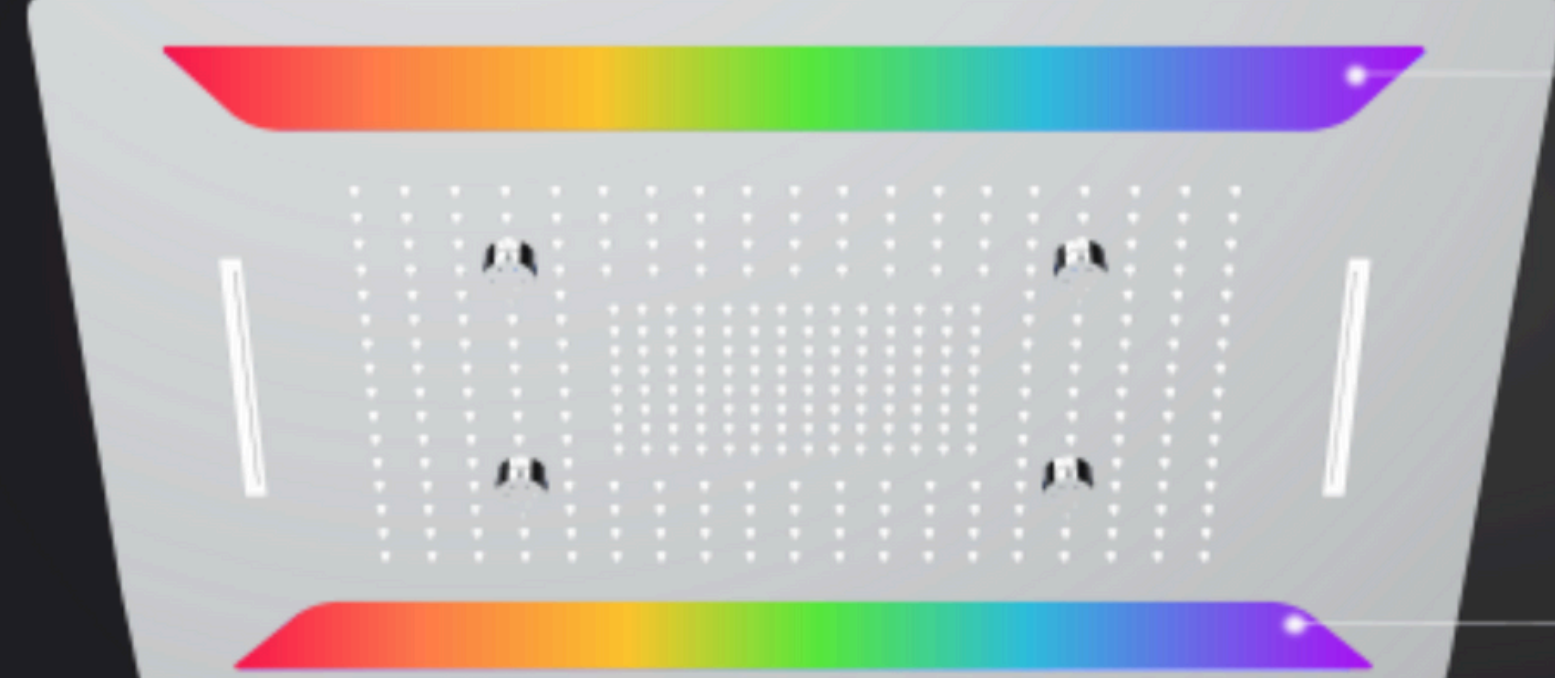

Chromotherapy

Calm the body and mind

LED LIGHTS
Chromotherapy Lights

IN-BUILT BLUETOOTH
10 W X 2 Full Range Inbuilt Speakers

Colours that Mermerizes

Available Colours Options