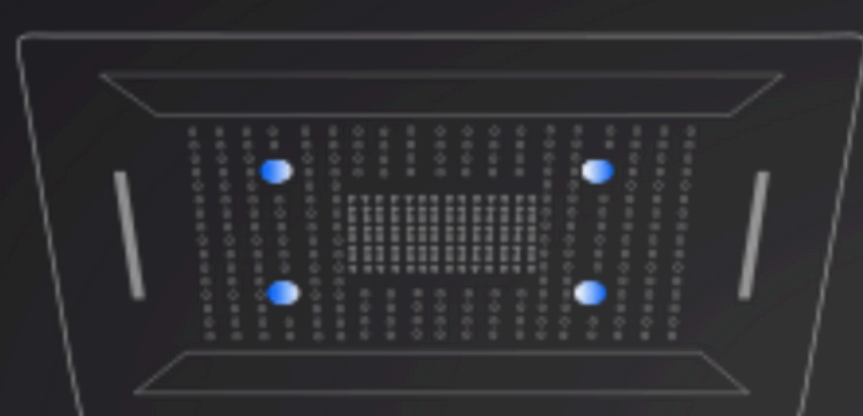

MRP: ₹97,950.00 - ₹109,200.00 (Incl. of all taxes)

Enjoy the Comfort
Supreme Relaxation

Multifunction Shower

Sleek Design

Dimension: 640 x 450 mm

SILICON NOZZLES

Silicon Nozzles ensures consistent water flow

Easy Nozzle cleaning

PANEL BODY

Made of SS304 Material

Mirror Finish

4 Function Shower

Functionality in every drop

4 - WAY MIST

RAIN SHOWER

WATER FALL SHOWER

INTENSE SHOWER

Chromotherapy

Calm the body and mind

LED LIGHTS
Chromotherapy Lights

IN-BUILT BLUETOOTH
10 W X 2 Full Range Inbuilt Speakers

Colours that Mermerizes

Available Colours Options

Product Specification :

- Panel Body Material: Crafted from durable Mirror Finished Stainless Steel 304 & Brass Body Parts
- Bluetooth Speaker: Mobile Phone Controlled 20 W High Quality Sound, 10 W x 2 Speakers, Full range speakers, Inbuilt speaker.
- Chromotherapy : Changing color 2 LED with Remote Control
- Dimensions: Multifunction Shower body size 650mm x 450mm